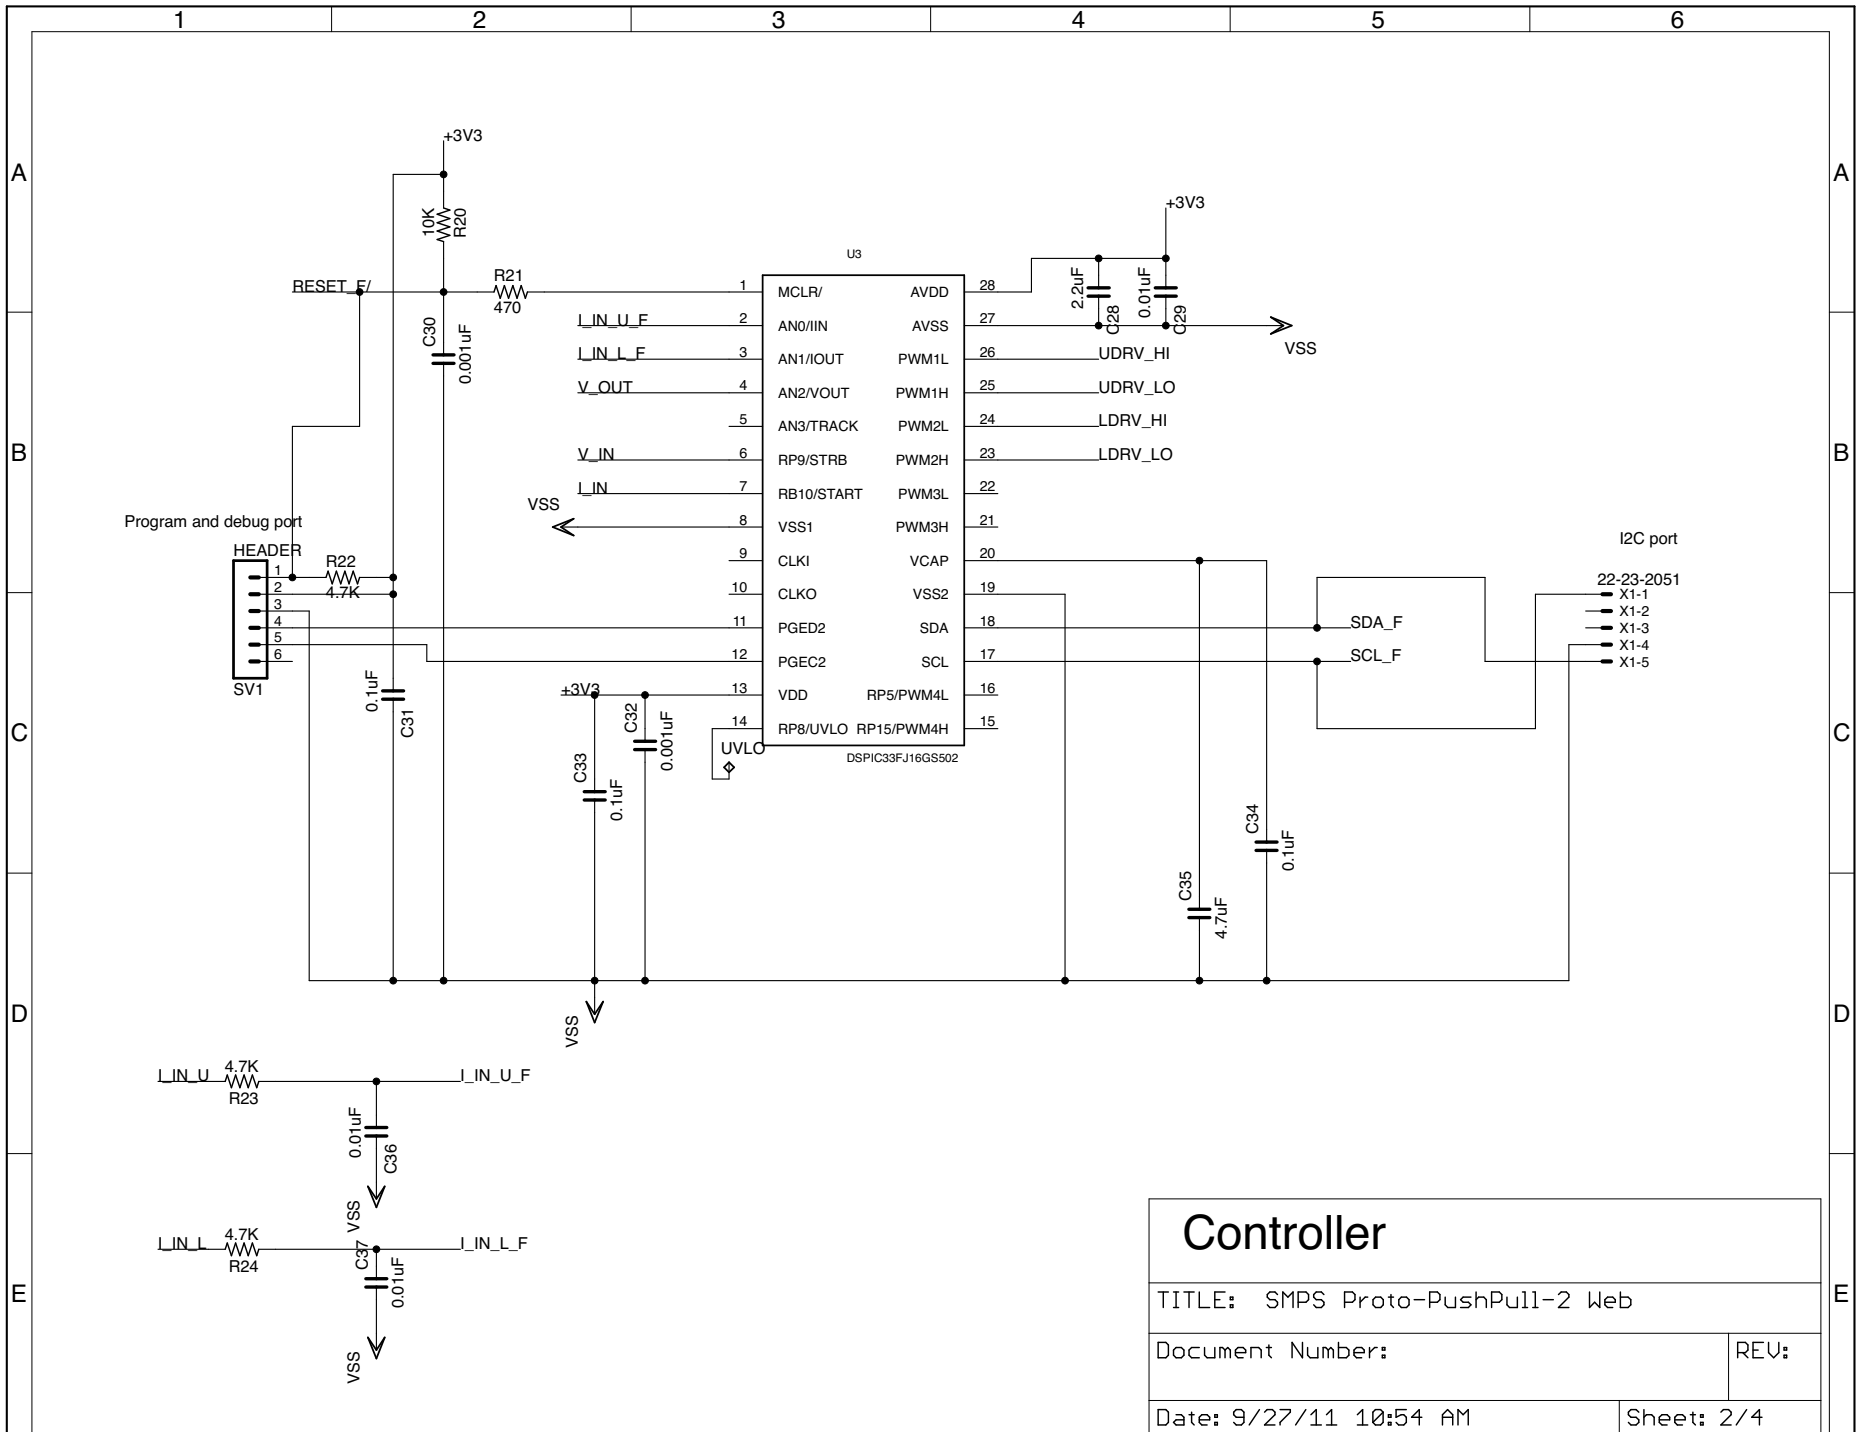

Switching Path	
TITLE: SMPS Proto-PushPull-2 Web	
Document Number:	REV:
Date: 9/27/11 10:54 AM	Sheet: 1/4

Primary Side Supplies

TITLE: SMPS Proto-PushPull-2 Web

Document Number:

REV:

Date: 9/27/11 10:54 AM

Sheet: 3/4

Misc	
TITLE: SMPS Proto-PushPull-2 Web	
Document Number:	REV:
Date: 9/27/11 10:54 AM	Sheet: 4/4