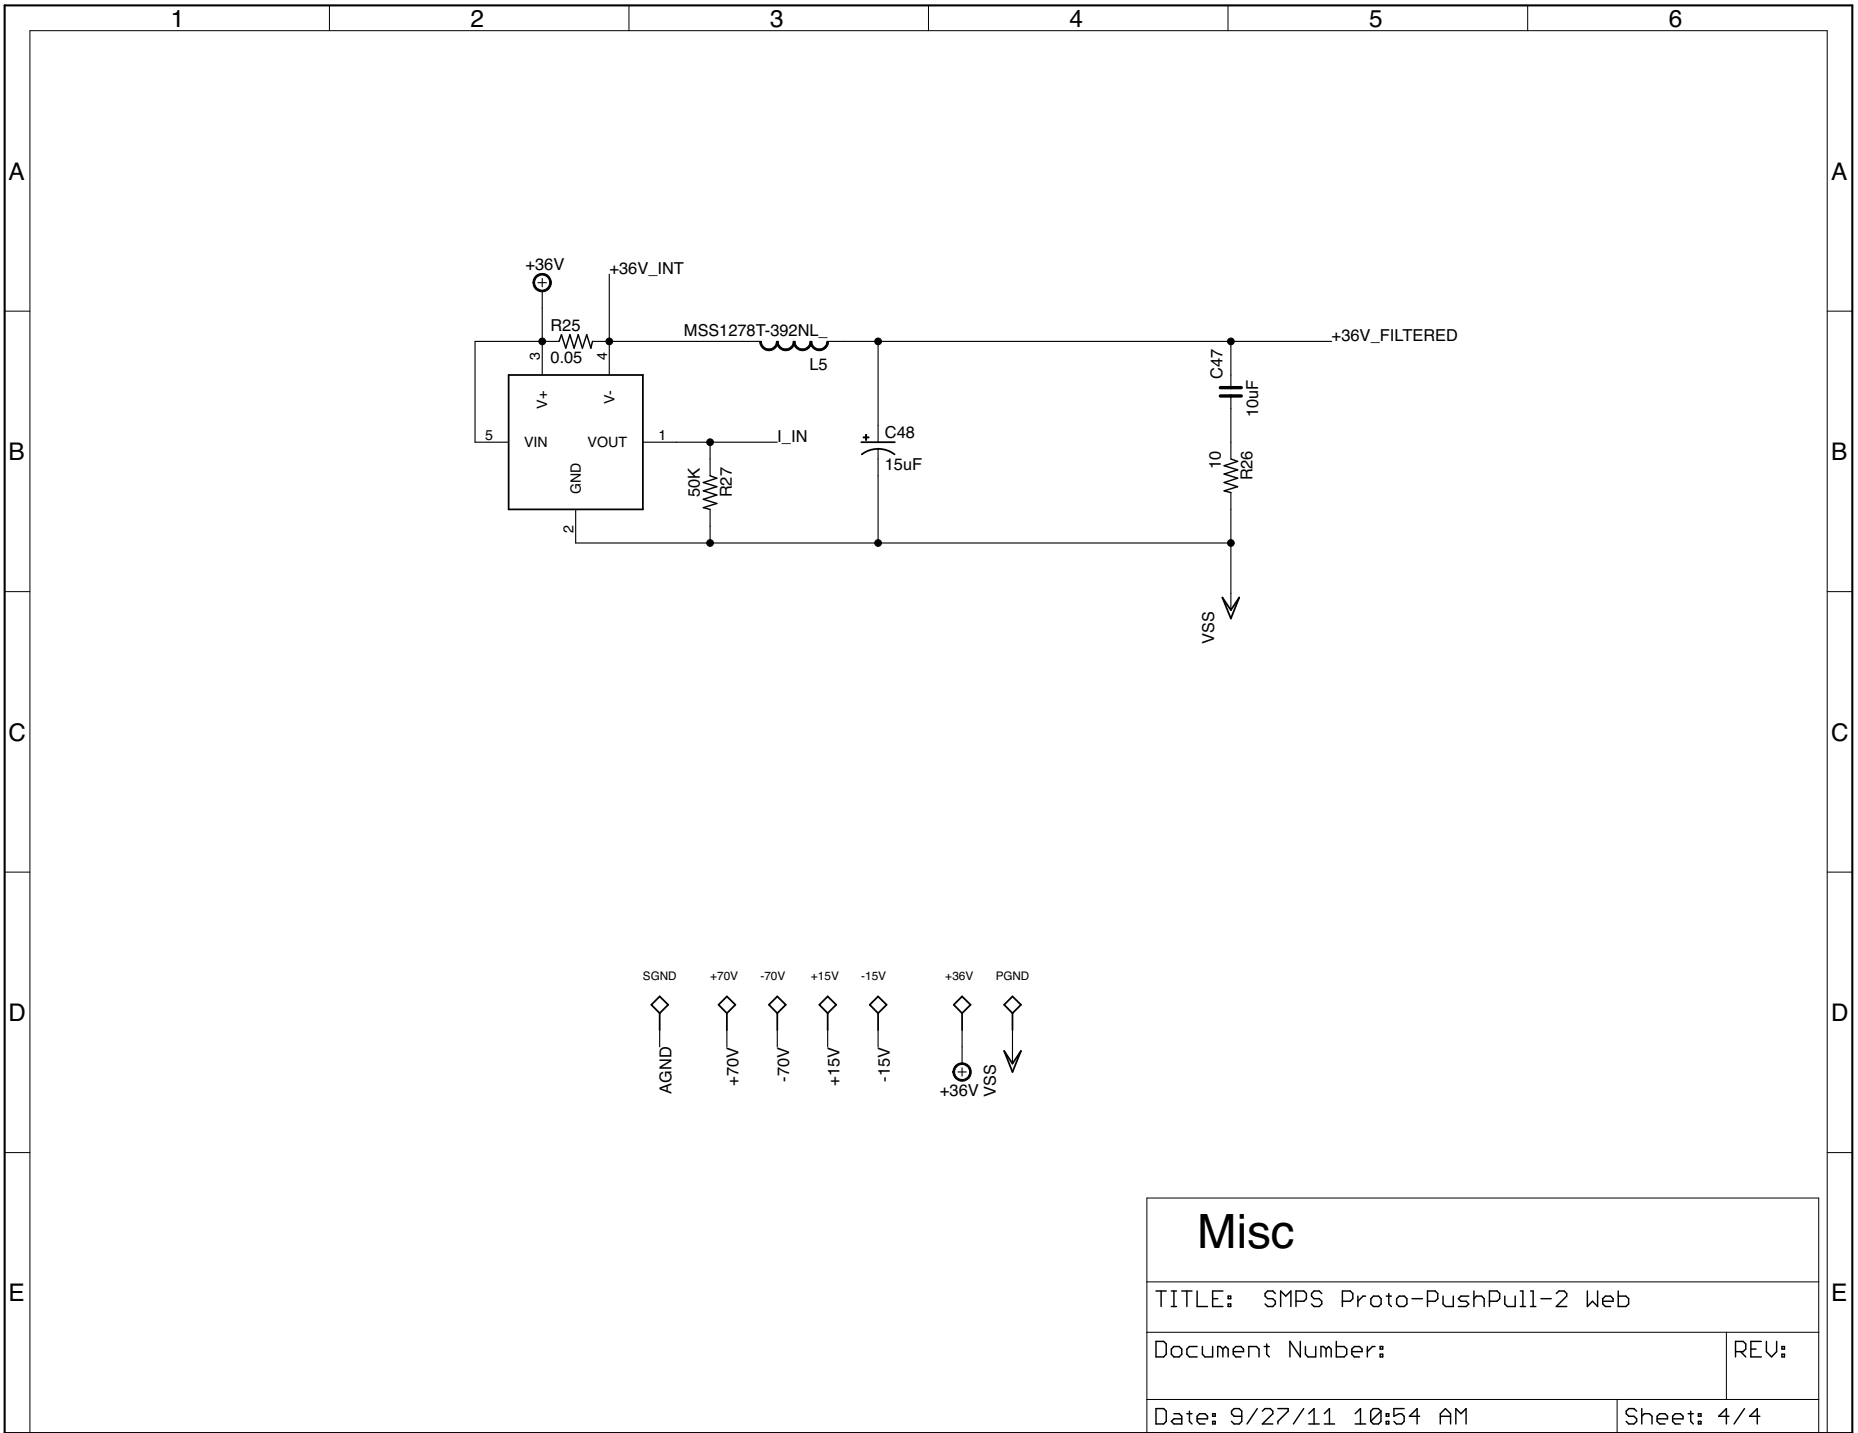

Switching Path	
TITLE: SMPS Proto-PushPull-2 Web	
Document Number:	REV:
Date: 9/27/11 10:54 AM	Sheet: 1/4

Primary Side Supplies

TITLE: SMPS Proto-PushPull-2 Web

Document Number:

REV:

Date: 9/27/11 10:54 AM

Sheet: 3/4

Misc	
TITLE: SMPS Proto-PushPull-2 Web	
Document Number:	REV:
Date: 9/27/11 10:54 AM	Sheet: 4/4