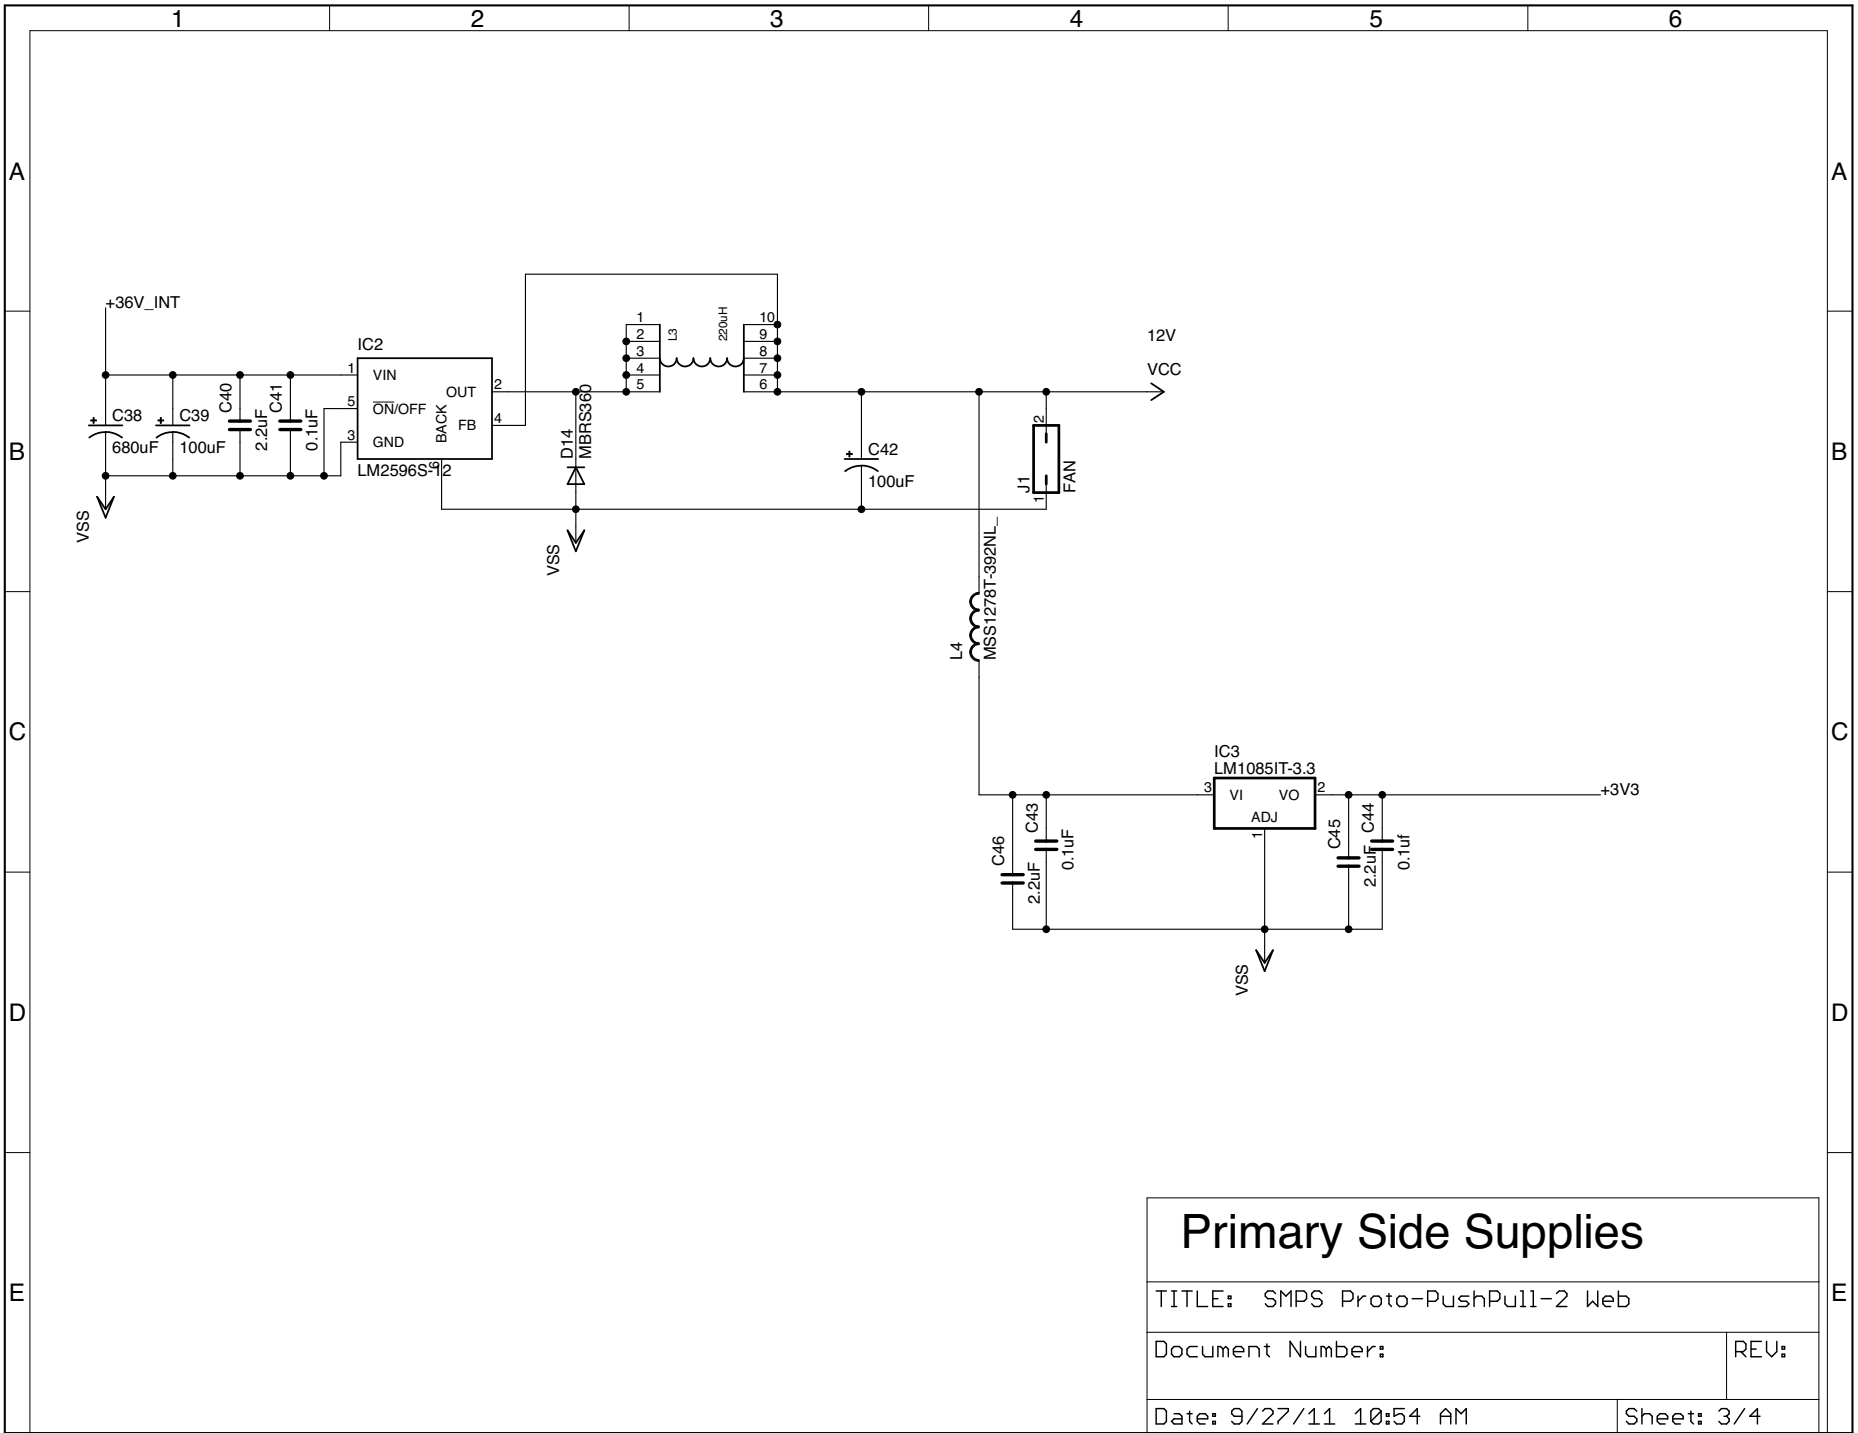

Switching Path	
TITLE: SMPS Proto-PushPull-2 Web	
Document Number:	REV:
Date: 9/27/11 10:54 AM	Sheet: 1/4

Primary Side Supplies

TITLE: SMPS Proto-PushPull-2 Web

Document Number:

REV:

Date: 9/27/11 10:54 AM

Sheet: 3/4

Misc	
TITLE: SMPS Proto-PushPull-2 Web	
Document Number:	REV:
Date: 9/27/11 10:54 AM	Sheet: 4/4